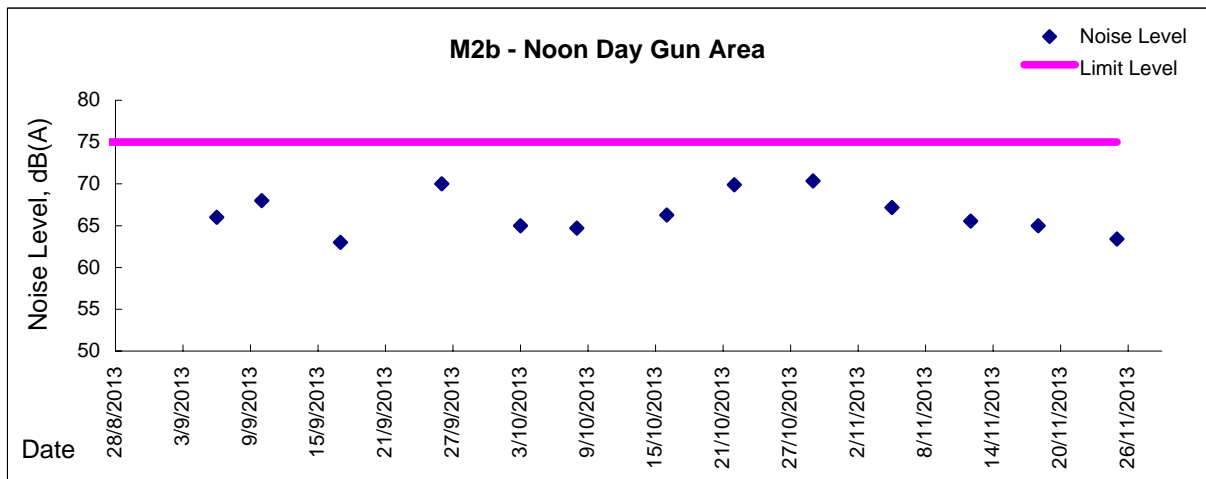

Graphic Presentation of Noise Monitoring Result
Day Time (0700 - 1900hrs on normal weekdays)

Graphic Presentation of Noise Monitoring Result
Day Time (0700 - 1900hrs on normal weekdays)