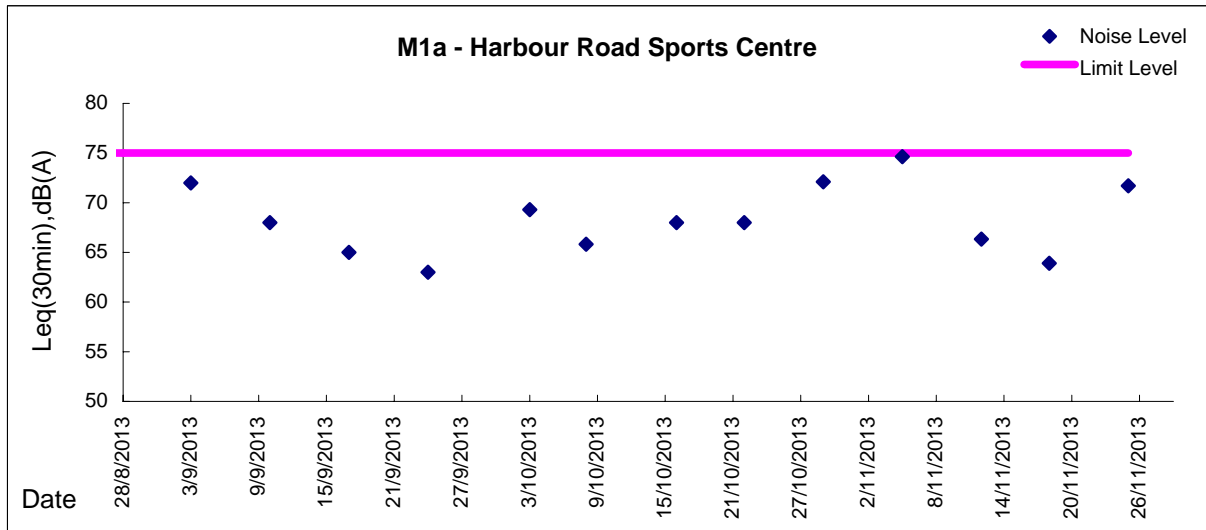

Graphic Presentation of Noise Monitoring Result
Day Time (0700 - 1900hrs on normal weekdays)

Graphic Presentation of Noise Monitoring Result
Day Time (0700 - 1900hrs on normal weekdays)