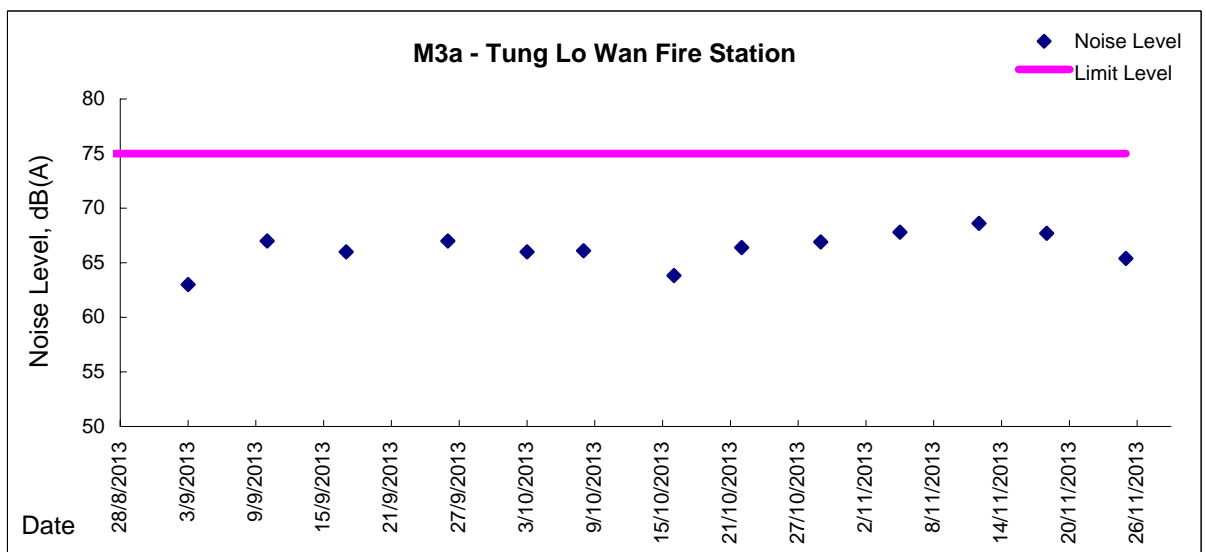

Graphic Presentation of Noise Monitoring Result
Day Time (0700 - 1900hrs on normal weekdays)

Graphic Presentation of Noise Monitoring Result
Day Time (0700 - 1900hrs on normal weekdays)